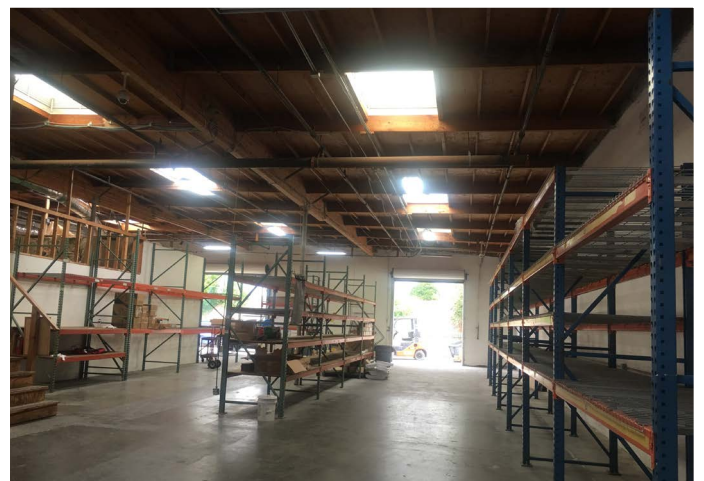

FREESTANDING INDUSTRIAL BUILDING FOR LEASE

2450 LA MIRADA DRIVE, VISTA, CA 92081

PROPERTY HIGHLIGHTS

- ±6,675 SF
- .58 Acre Lot
- Excellent Window Line
- Reception, 5 Private Offices, Conference Room, Open Area, Kitchen
- 2 Restrooms
- Bonus Mezzanine
- 2 Roll-up Doors (10' wide x 12' tall)
- Power: 400 Amps; 120/208 V; 3ph/4w
- 17' to 18' Clear Height
- Warehouse Racking Included
- Fenced Warehouse Loading Area
- La Mirada Frontage
- **LEASE RATE: \$0.90/SF NNN**