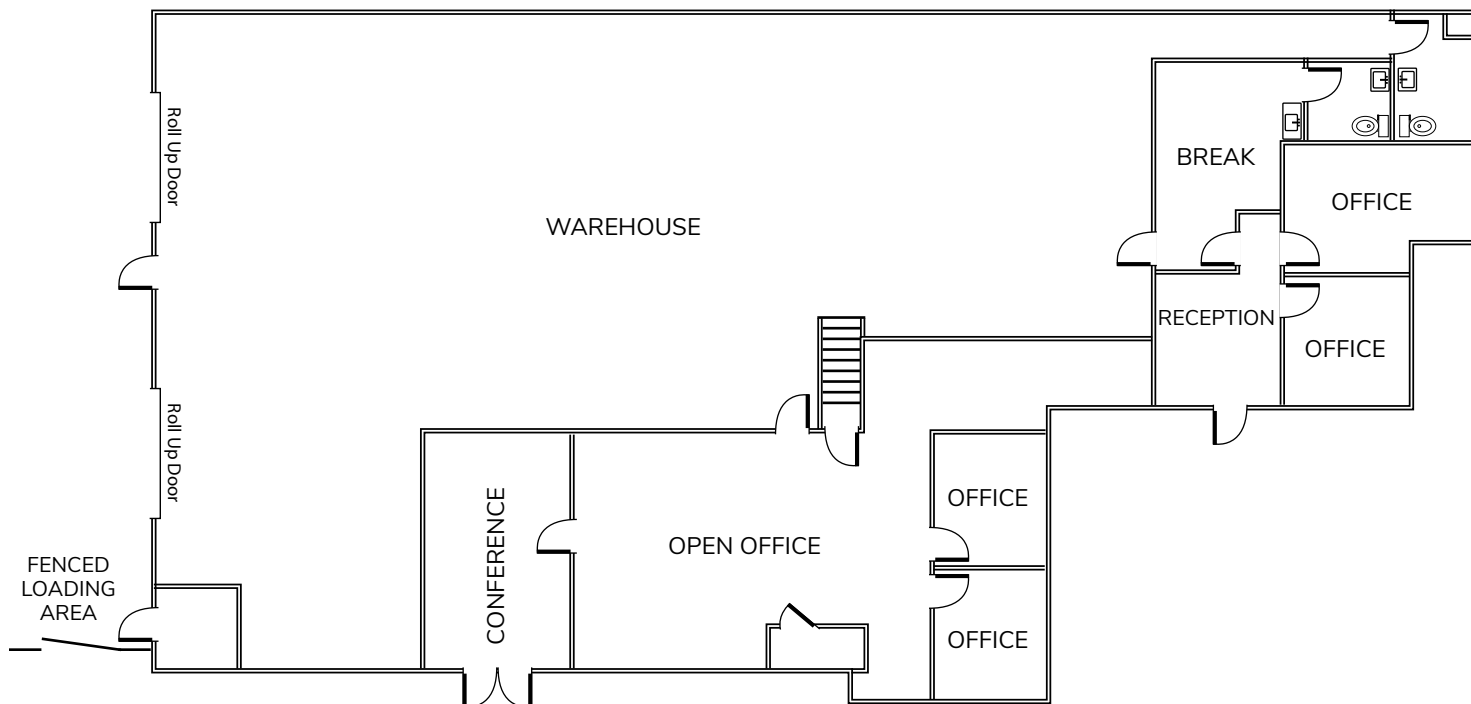

FREESTANDING INDUSTRIAL BUILDING FOR LEASE

2450 LA MIRADA DRIVE, VISTA, CA 92081

Monique Medley
mmedley@lee-associates.com
D 760.448.2438
CalBRE #01212444

Trent France
tfrance@lee-associates.com
D 760.929.7838
CalBRE #00984842

All information furnished regarding property for sale, rental or financing is from sources deemed reliable, but no warranty or representation is made to the accuracy thereof and same is submitted to errors, omissions, change of price, rental or other conditions prior to sale, lease or financing or withdrawal without notice. No liability of any kind is to be imposed on the broker herein.