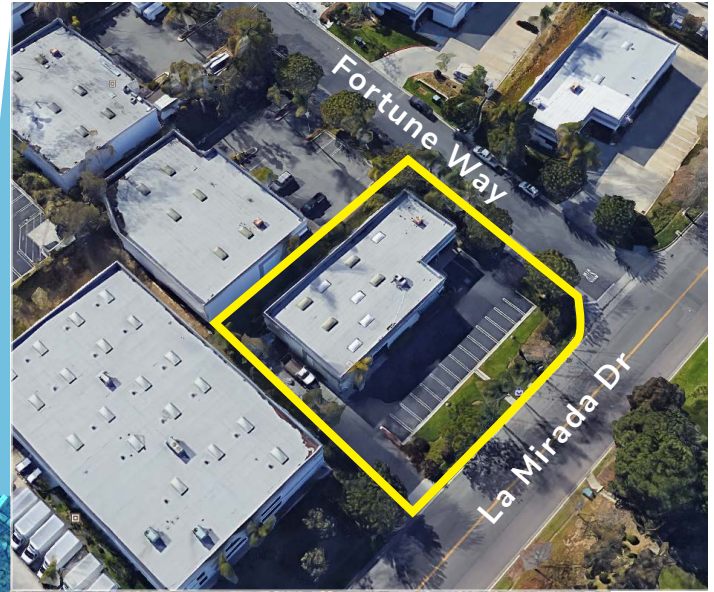

FREESTANDING INDUSTRIAL BUILDING FOR LEASE

2450 LA MIRADA DRIVE, VISTA, CA 92081

AERIAL

Monique Medley
mmedley@lee-associates.com
D 760.448.2438
CalBRE #01212444

Trent France
tfrance@lee-associates.com
D 760.929.7838
CalBRE #00984842

All information furnished regarding property for sale, rental or financing is from sources deemed reliable, but no warranty or representation is made to the accuracy thereof and same is submitted to errors, omissions, change of price, rental or other conditions prior to sale, lease or financing or withdrawal without notice. No liability of any kind is to be imposed on the broker herein.