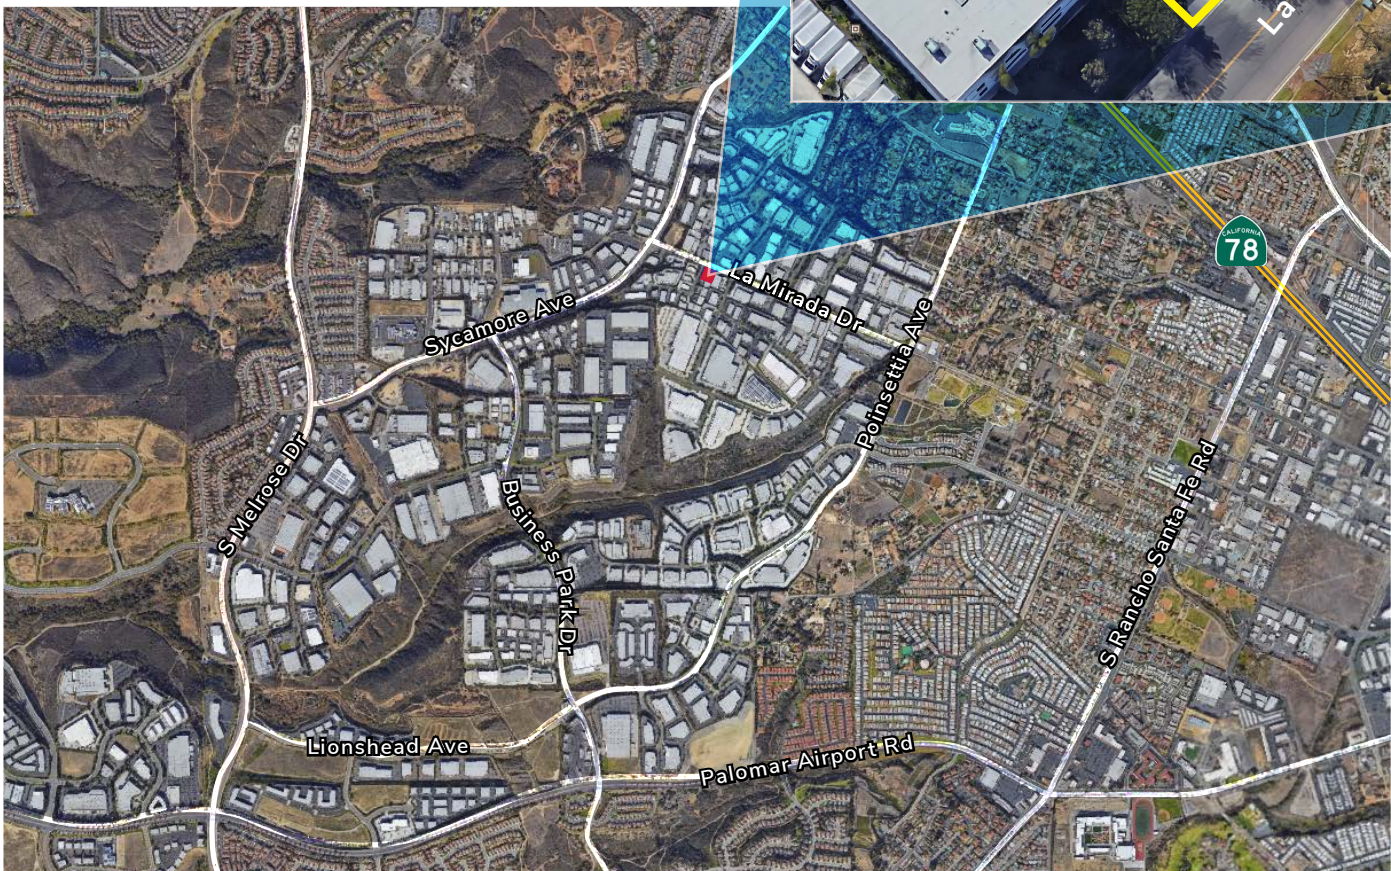

FREESTANDING INDUSTRIAL BUILDING FOR LEASE

2450 LA MIRADA DRIVE, VISTA, CA 92081

AERIAL

Monique Medley
mmedley@lee-associates.com
D 760.448.2438
CalBRE #01212444

Trent France
tfrance@lee-associates.com
D 760.929.7838
CalBRE #00984842

All information furnished regarding property for sale, rental or financing is from sources deemed reliable, but no warranty or representation is made to the accuracy thereof and same is submitted to errors, omissions, change of price, rental or other conditions prior to sale, lease or financing or withdrawal without notice. No liability of any kind is to be imposed on the broker herein.