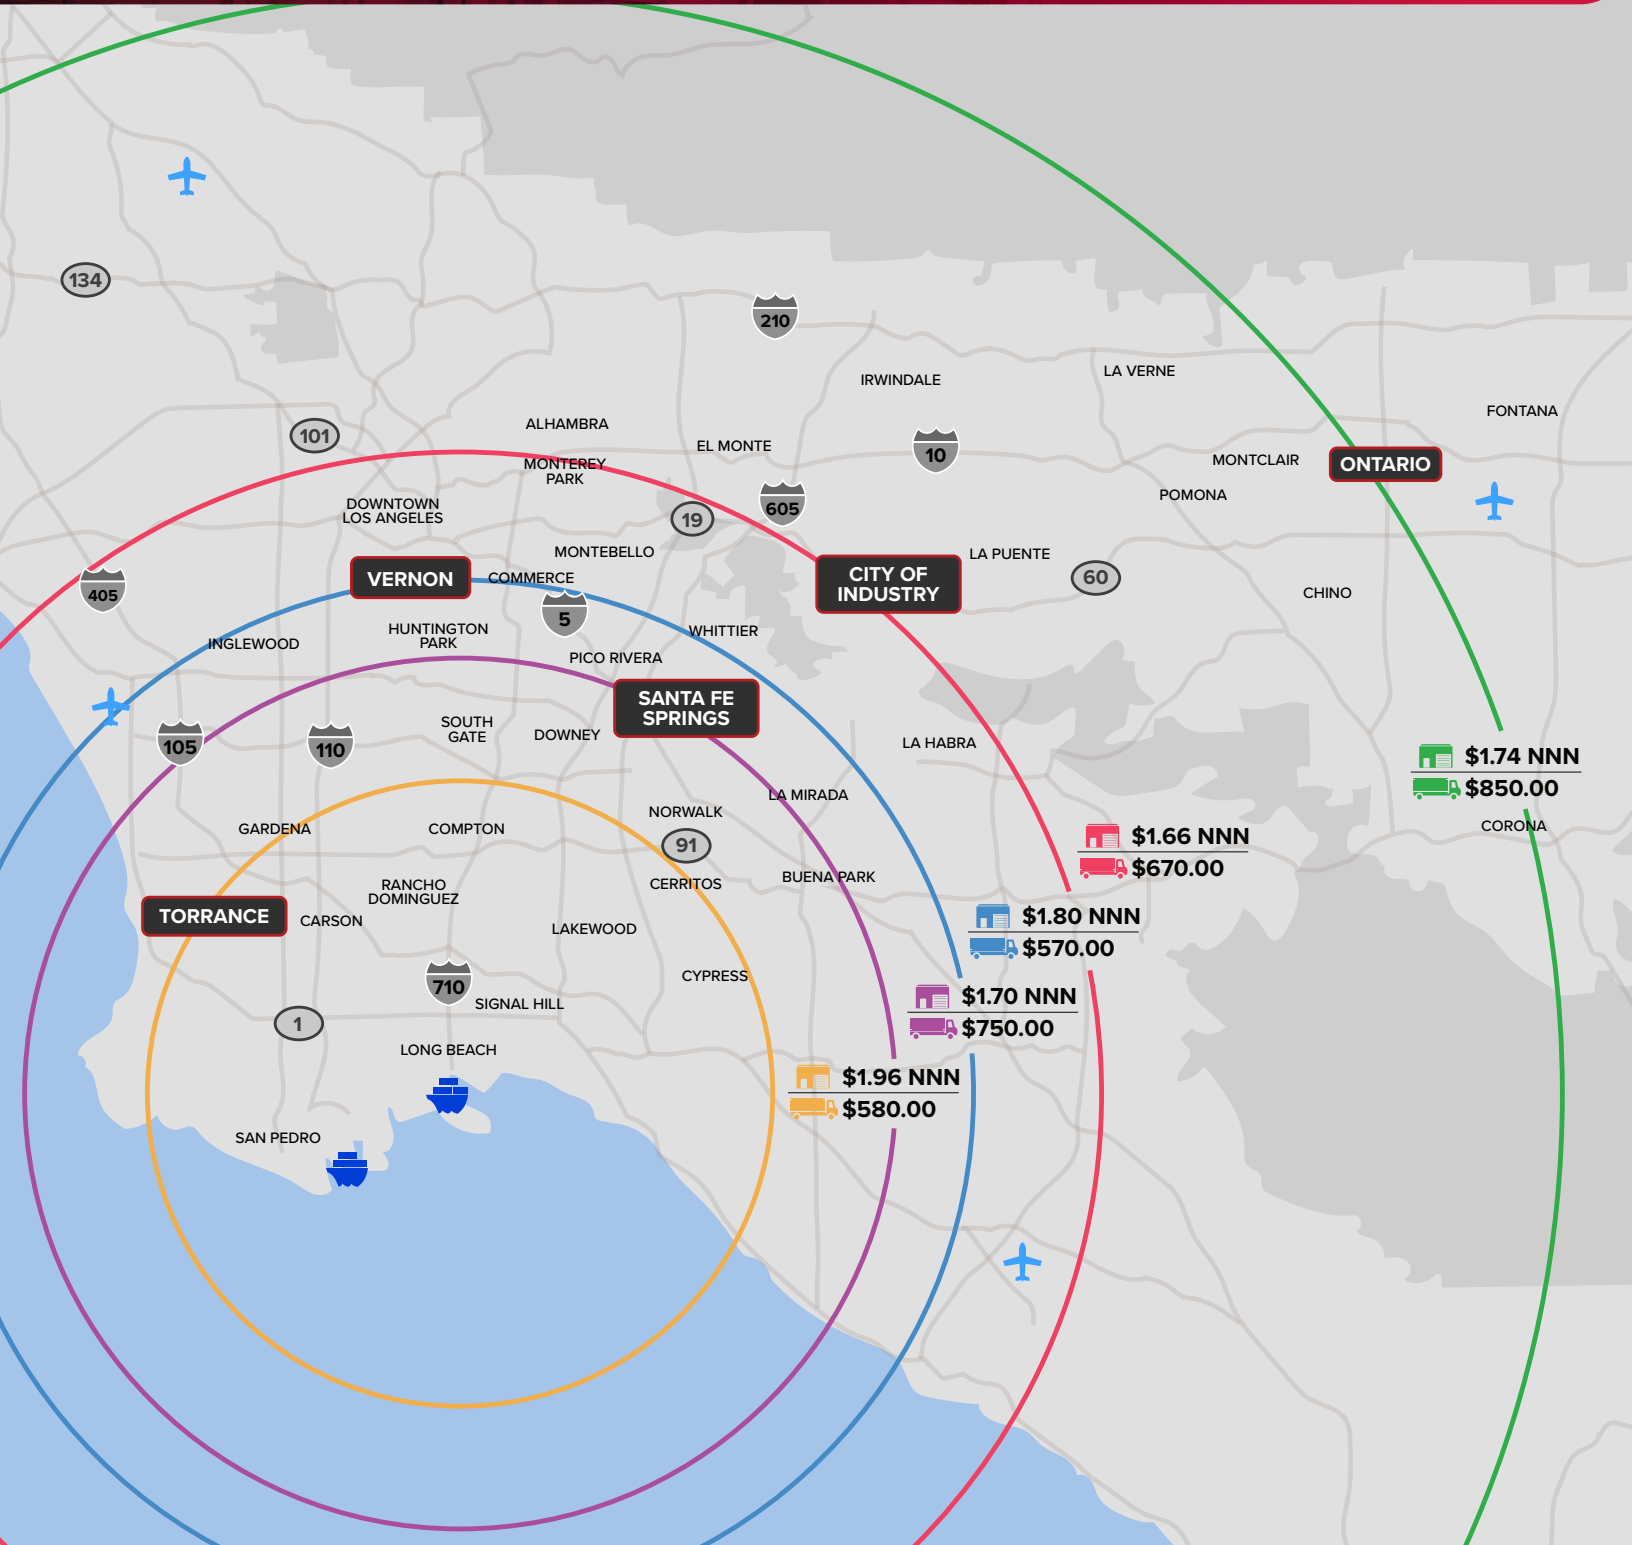

DRAYAGE COSTS

	TORRANCE	VERNON	CITY OF INDUSTRY	SANTA FE SPRINGS	ONTARIO
AVERAGE DIRECT ASKING RATE	\$1.96 NNN	\$1.80 NNN	\$1.66 NNN	\$1.70 NNN	\$1.74 NNN
BASE RATE PER CONTAINER					
PORT OF LOS ANGELES	\$580.00	\$670.00	\$670.00	\$750.00	\$850.00
PORT OF LONG BEACH	\$580.00	\$670.00	\$670.00	\$750.00	\$850.00